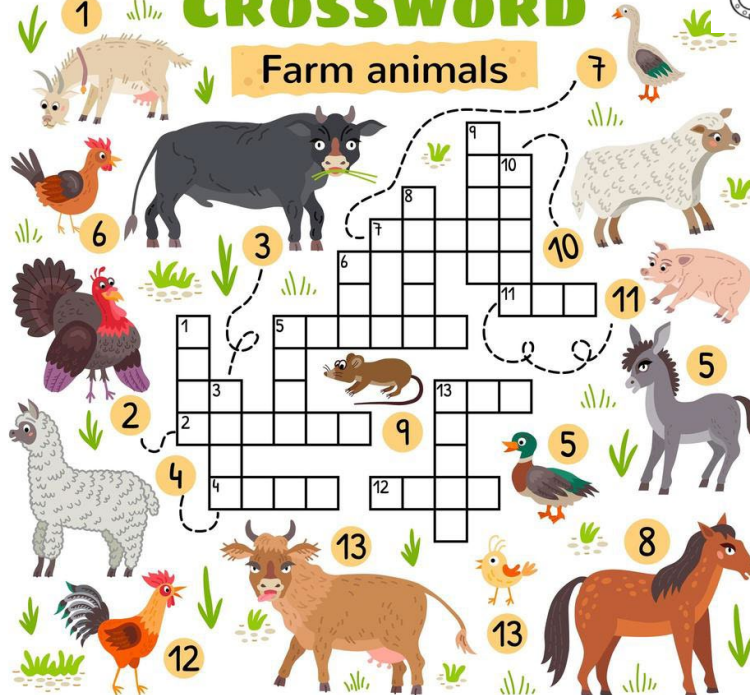

Young Guest Menu £11 per plate

1. Pick Your Main:

Chicken Breast Strips (gf) Pork Sausages Margherita Pizza (v)
Ham & Egg (gf) Battered Fish

2. Pick Your Side:

Mash Potato (gf)(v) Chunky Chips (gf)(ve) Hash Brown (gf)(v) Nacho Chips (gf)
Bread n Butter Little Jacket Potato (gf)(ve)

3. Pick Your Veg

Steamed Veg (gf)(v) Baked Beans (gf) (ve) Little Salad (gf)(ve)
Mushy Peas (v) Little Coleslaw (v) (gf)

1 CROSSWORD

Farm animals

- | | | |
|---------|------------|---------|
| MANE | COLT | GAIT |
| HOOF | DRESSAGE | CANTER |
| METLOCK | RACING | TROT |
| FOAL | EQUESTRIAN | AMBLING |
| WITHERS | PONIES | MARE |

A horse is measured from the top of its withers not the top of its head, to the ground.

These majestic horses came straight out of the rural shires of England, such as Cambridgeshire and Lincolnshire, more than 800 years ago to ride into war, work on farms and haul heavy loads

Some facts:

Horses can sleep both lying down and standing up.

Horses can run shortly after birth.

Domestic horses have a lifespan of around 25 years.

A 19th century horse named 'Old Billy' is said to have lived 62 years.